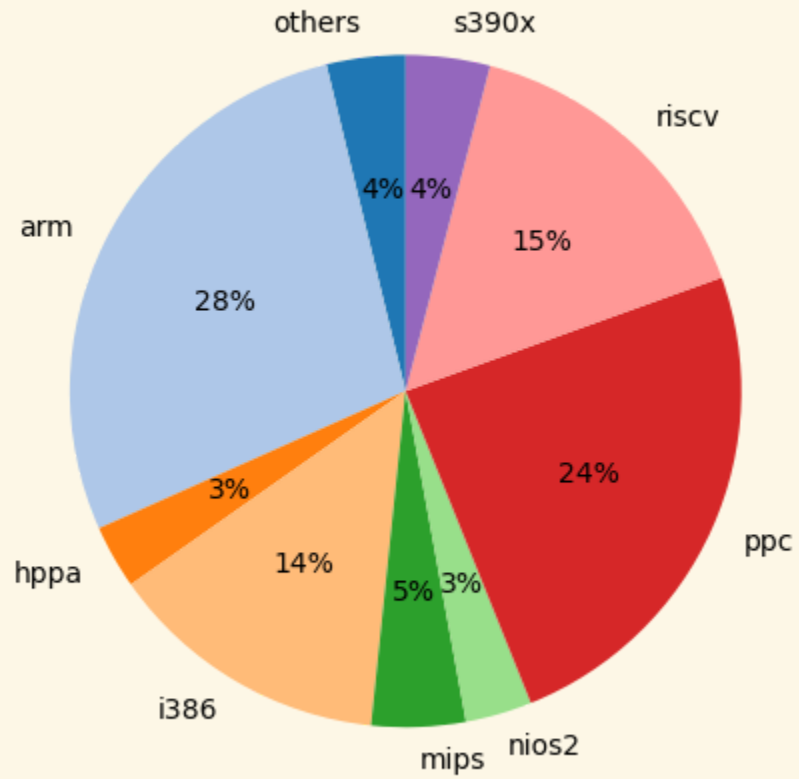

WHY ARE THEY DEVELOPERS

WORKING HABITS

LAST YEAR OF CODE

TOTALS

- 7516 commits
- 511 pull requests
- 435 developers

LAST 5 YEARS

MOST ACTIVE SUB-SYSTEMS

MOST ACTIVE TARGETS