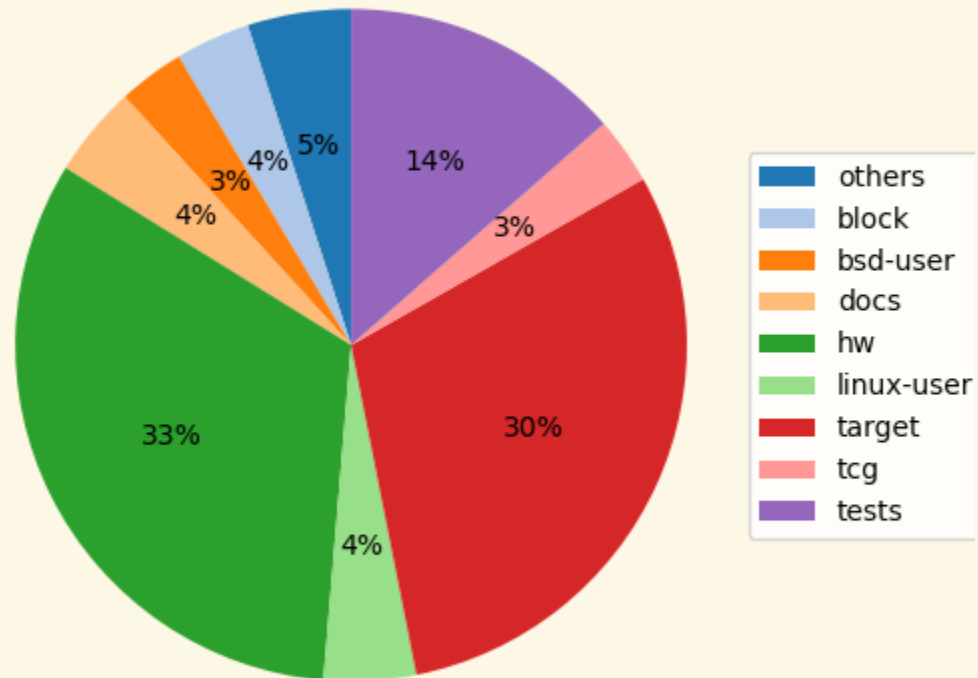

WHY ARE THEY DEVELOPERS

WORKING HABITS

LAST YEAR OF CODE

TOTALS

- 7516 commits
- 511 pull requests
- 435 developers

LAST 5 YEARS

MOST ACTIVE SUB-SYSTEMS

MOST ACTIVE TARGETS