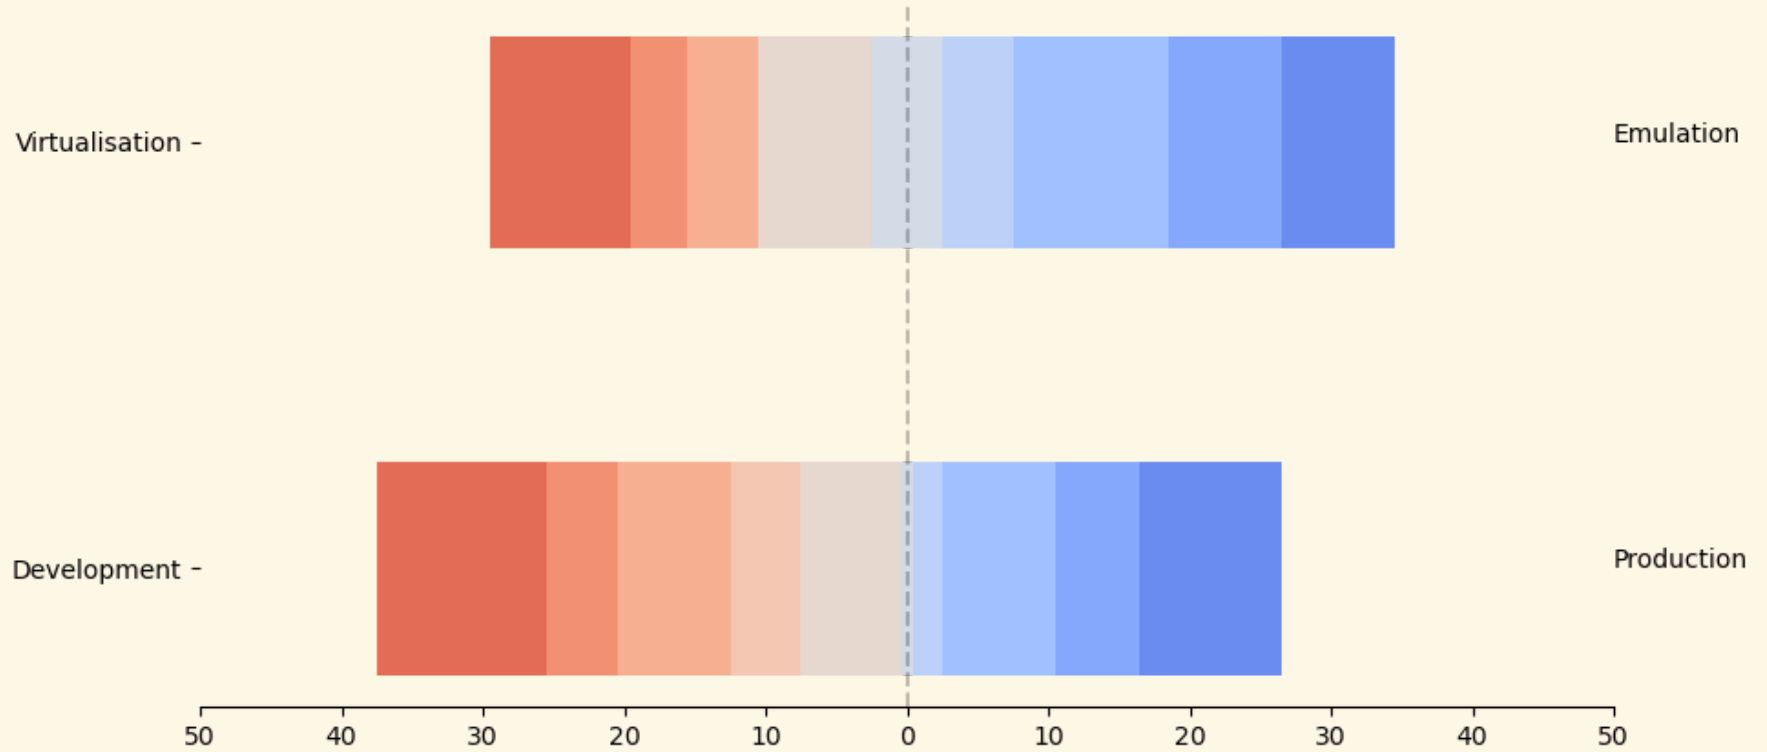

MORE FROM THE SURVEY