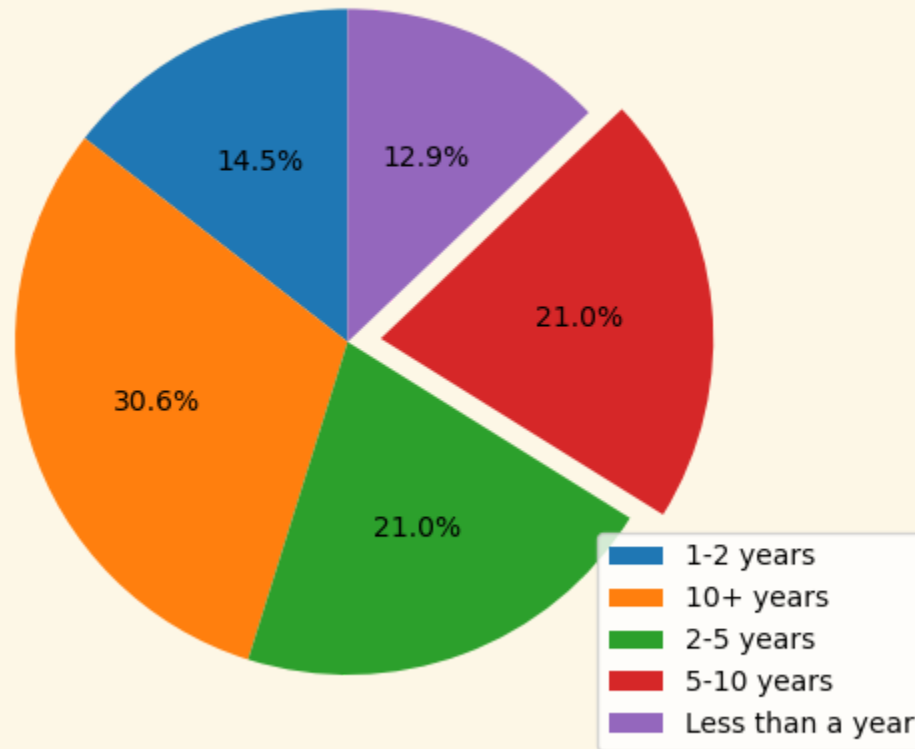

WHY ARE THEY DEVELOPERS

WORKING HABITS

LAST YEAR OF CODE

TOTALS

- 7516 commits
- 511 pull requests
- 435 developers

LAST 5 YEARS

MOST ACTIVE SUB-SYSTEMS

MOST ACTIVE TARGETS