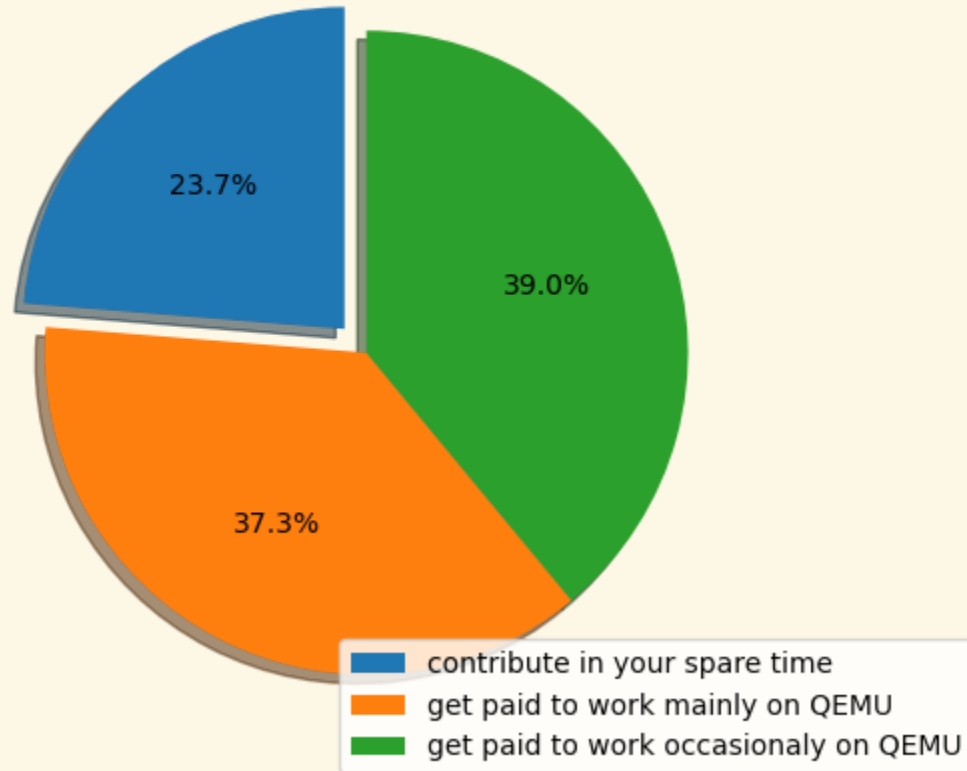

WHY ARE THEY DEVELOPERS

WORKING HABITS

LAST YEAR OF CODE

TOTALS

- 7516 commits
- 511 pull requests
- 435 developers

LAST 5 YEARS

MOST ACTIVE SUB-SYSTEMS

MOST ACTIVE TARGETS