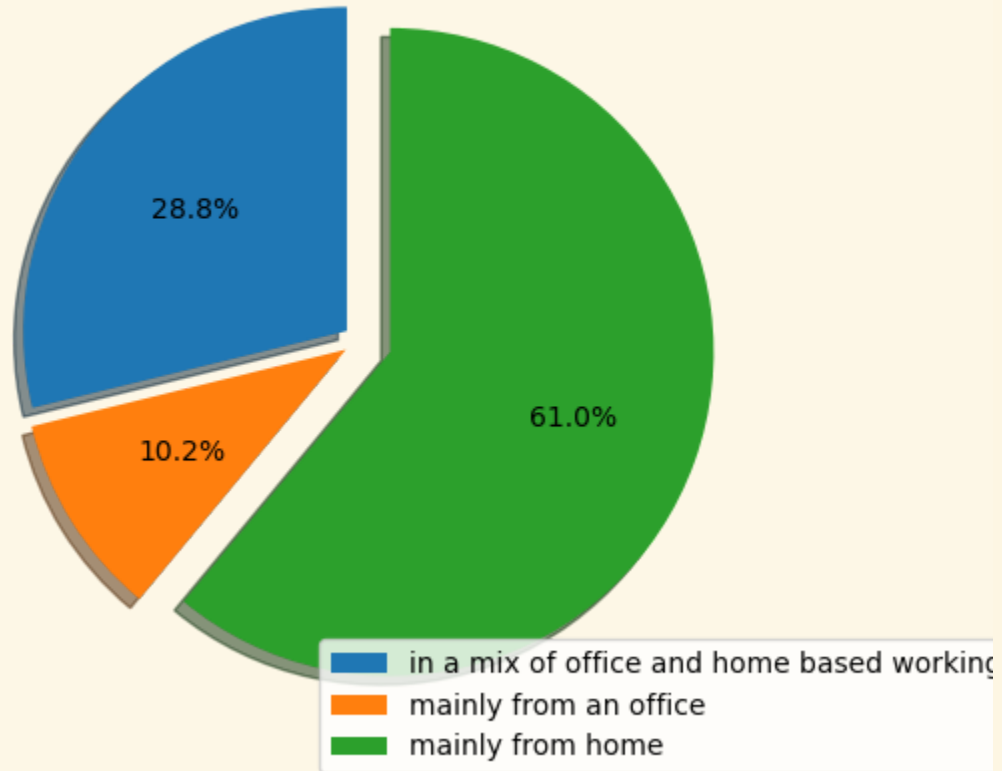

WHY ARE THEY DEVELOPERS

WORKING HABITS

LAST YEAR OF CODE

TOTALS

- 7516 commits
- 511 pull requests
- 435 developers

LAST 5 YEARS

MOST ACTIVE SUB-SYSTEMS

MOST ACTIVE TARGETS