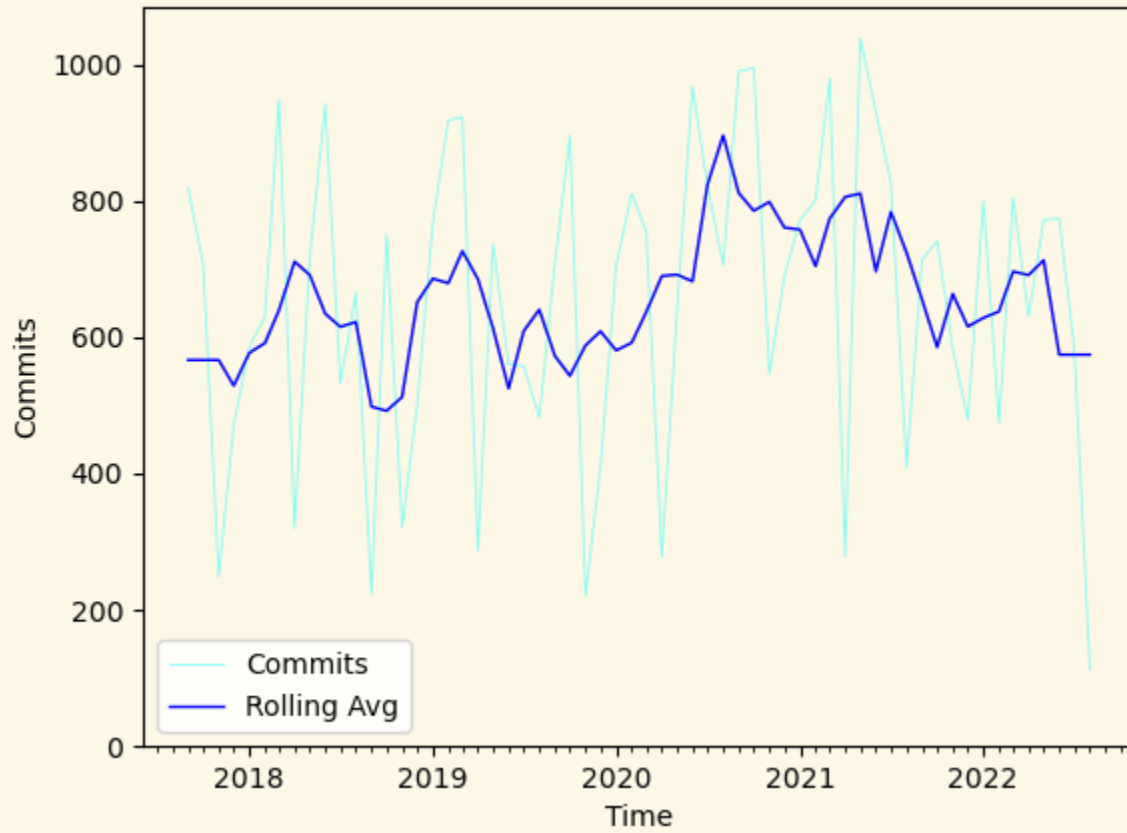

WHY ARE THEY DEVELOPERS

WORKING HABITS

LAST YEAR OF CODE

TOTALS

- 7516 commits
- 511 pull requests
- 435 developers

LAST 5 YEARS

MOST ACTIVE SUB-SYSTEMS

MOST ACTIVE TARGETS